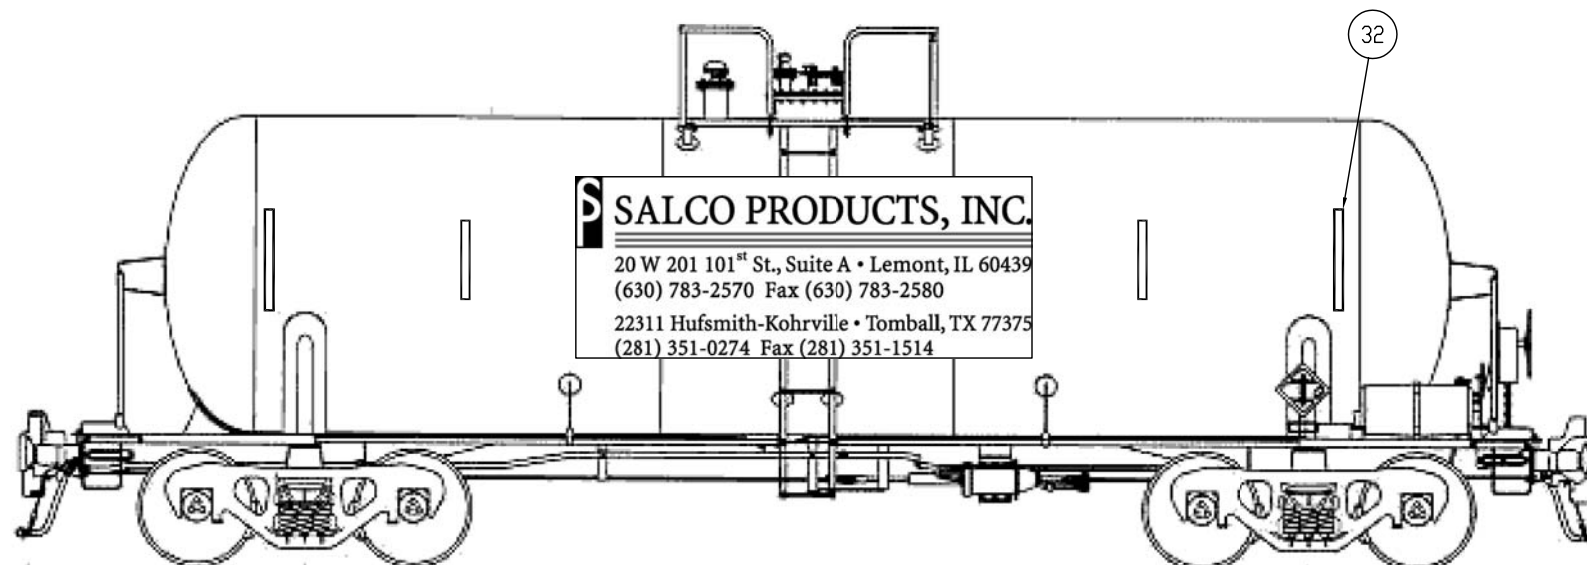

HYDROCHLORIC AND SULFURIC ACID TANK CAR VALVES AND FITTINGS

19	HEX BOLT 5/8"-11X3 1/4"
18	HEX BOLT 5/8"-11X2 1/2"
17	BUTTON HEAD RIVET
16	HEX BOLT 5/8"-11X5-1/2"
15	REDUCTION TUBE
14	HEX BOLT 5/8"-11X3 1/4"
13	HEX NUT 5/8"-11
12	SEGMENTED WASHER 4 1/2"X6 3/4"
11	SEGMENTED WASHER 7 1/4"X9 3/4"
10	SEGMENTED WASHER 25"X29 1/2"
9	BLIND FLANGE
8	SPIDER PIPE GUIDE
7	EYEBOLT ASSEMBLY
6	LOADING COVER
5	QUICK INSPECT SAFETY VENT
4	BLIND FLANGE
3	DOUBLE FLANGE
2	PIPE TEE
1	FITTINGS FLANGE
NO.	PART NAME

	CONTINUITY TESTER	33
	FRA APPROVED REFLECTIVE MATERIAL	32
	HINGE BOLT ASSEMBLY	31
	BUTTON HEAD RIVET	30
	EYEBOLT ASSEMBLY	29
	PLUG ASSEMBLY 1"	28
	FLANGE GASKET 2"	27
	FLAT WASHER 5/8" SAE	26
	HEX BOLT 5/8"-11X3 1/4"	25
	HEX BOLT 5/8"-11X2 3/4"	24
	SURGE PROTECTOR ASSEMBLY	23
	QUICK CONNECT	22
	FILL HOLE COVER	21
	FITTINGS PLATE	20
	PART NAME	NO.

HCL Tank Car Parts

Number	Description	Salco Part #
1	Manway Cover	FP201RLB
2	Tee	TQ1RLB
	Tee	TQ2RLB
	Tee	TQ3RLB
	Tee	TQ4RLB
3	Double Flange	DF388475RLB
	Double Flange	DF475775RLB
	Double Flange	DF556RLB
	Double Flange	DF5575RLB
4 & 9	Blind Flange	BF475RLB
	Blind Flange	BF550RLB
5	Quick Inspect Safety Vent	Call Salco
6	Loading Cover	LC901RL
	Loading Cover	LC903RLB
	Loading Cover	LC904RLB
7	Eyebolt Assembly	Call Salco
8	Spider Pipe Guide	TCPG001BR
10,11 & 12	Segmented Washer	Call Salco
13	Hex Nut	Call Salco
14,16,18 &19	Hex Bolt	Call Salco
	Adapter Plate	AP475625RLB
	Surge Protector	DSP1058RLB