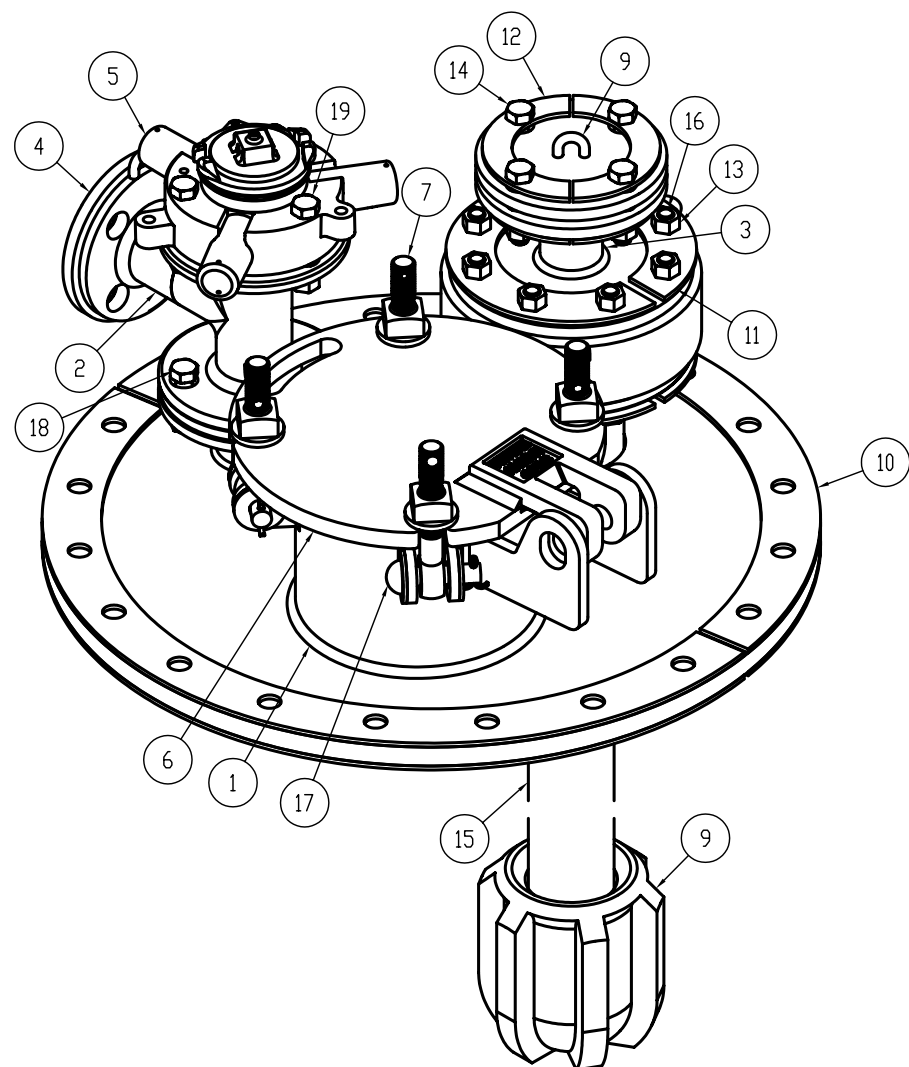

HYDROCHLORIC AND SULFURIC ACID TANK CAR VALVES AND FITTINGS

19	HEX BOLT 5/8"-11X3 1/4"
18	HEX BOLT 5/8"-11X2 1/2"
17	BUTTON HEAD RIVET
16	HEX BOLT 5/8"-11X5-1/2"
15	REDUCTION TUBE
14	HEX BOLT 5/8"-11X3 1/4"
13	HEX NUT 5/8"-11
12	SEGMENTED WASHER 4 1/2"X6 3/4"
11	SEGMENTED WASHER 7 1/4"X9 3/4"
10	SEGMENTED WASHER 25"X29 1/2"
9	BLIND FLANGE
8	SPIDER PIPE GUIDE
7	EYEBOLT ASSEMBLY
6	LOADING COVER
5	QUICK INSPECT SAFETY VENT
4	BLIND FLANGE
3	DOUBLE FLANGE
2	PIPE TEE
1	FITTINGS FLANGE
NO.	PART NAME

	CONTINUITY TESTER	33
	FRA APPROVED REFLECTIVE MATERIAL	32
	HINGE BOLT ASSEMBLY	31
	BUTTON HEAD RIVET	30
	EYEBOLT ASSEMBLY	29
	PLUG ASSEMBLY 1"	28
	FLANGE GASKET 2"	27
	FLAT WASHER 5/8" SAE	26
	HEX BOLT 5/8"-11X3 1/4"	25
	HEX BOLT 5/8"-11X2 3/4"	24
	SURGE PROTECTOR ASSEMBLY	23
	QUICK CONNECT	22
	FILL HOLE COVER	21
	FITTINGS PLATE	20
	PART NAME	NO.

HCL Tank Car Parts

Number	Description	Salco Part #
1	Manway Cover	FP201RLB
2	Tee	TQ1RLB
	Tee	TQ2RLB
	Tee	TQ3RLB
	Tee	TQ4RLB
3	Double Flange	DF388475RLB
	Double Flange	DF475775RLB
	Double Flange	DF556RLB
	Double Flange	DF5575RLB
4 & 9	Blind Flange	BF475RLB
	Blind Flange	BF550RLB
5	Quick Inspect Safety Vent	Call Salco
6	Loading Cover	LC901RL
	Loading Cover	LC903RLB
	Loading Cover	LC904RLB
7	Eyebolt Assembly	Call Salco
8	Spider Pipe Guide	TCPG001BR
10,11 & 12	Segmented Washer	Call Salco
13	Hex Nut	Call Salco
14,16,18 &19	Hex Bolt	Call Salco
	Adapter Plate	AP475625RLB
	Surge Protector	DSP1058RLB