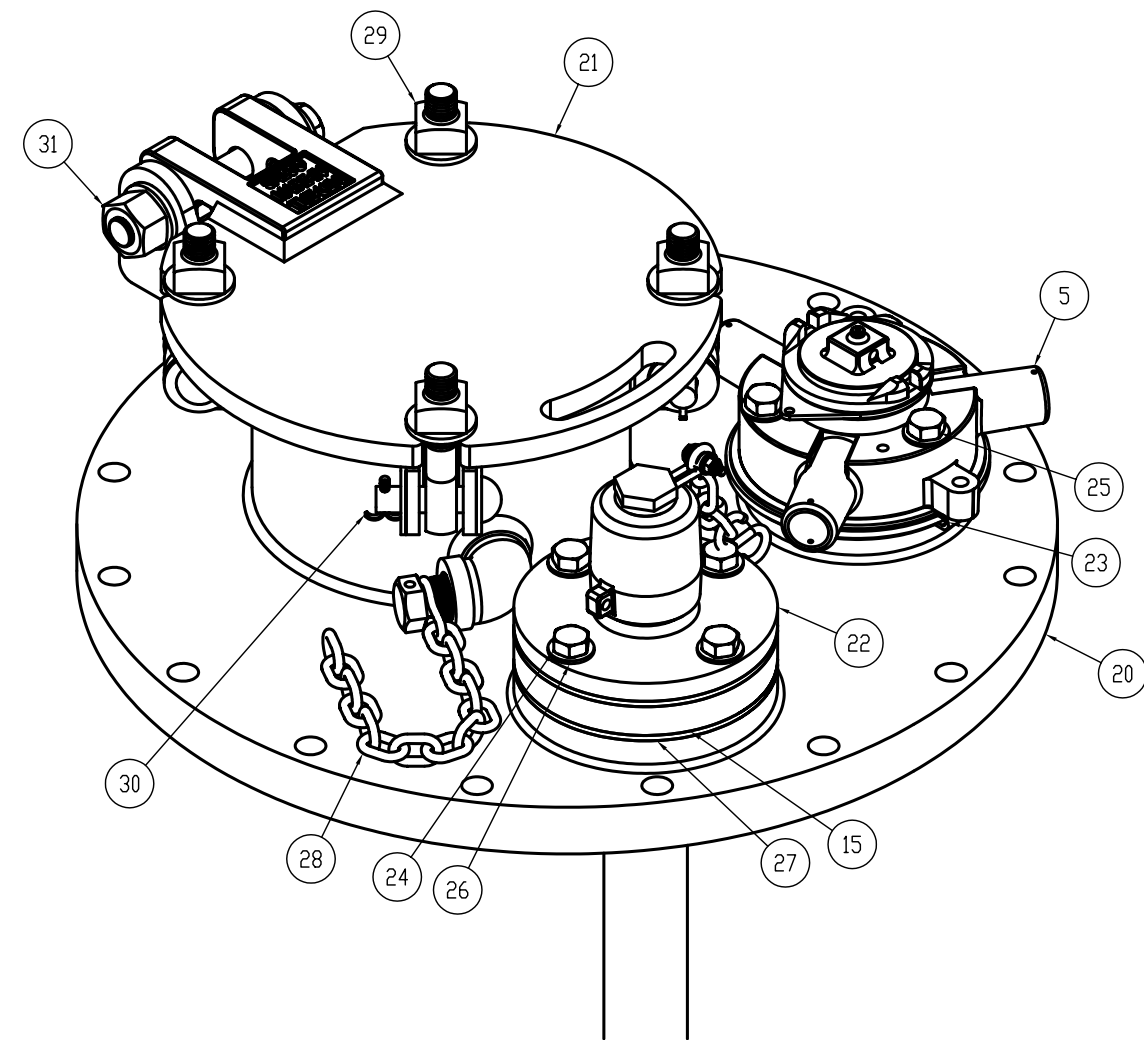

HYDROCHLORIC AND SULFURIC ACID TANK CAR VALVES AND FITTINGS

19	HEX BOLT 5/8"-11X3 1/4"
18	HEX BOLT 5/8"-11X2 1/2"
17	BUTTON HEAD RIVET
16	HEX BOLT 5/8"-11X5-1/2"
15	REDUCTION TUBE
14	HEX BOLT 5/8"-11X3 1/4"
13	HEX NUT 5/8"-11
12	SEGMENTED WASHER 4 1/2"X6 3/4"
11	SEGMENTED WASHER 7 1/4"X9 3/4"
10	SEGMENTED WASHER 25"X29 1/2"
9	BLIND FLANGE
8	SPIDER PIPE GUIDE
7	EYEBOLT ASSEMBLY
6	LOADING COVER
5	QUICK INSPECT SAFETY VENT
4	BLIND FLANGE
3	DOUBLE FLANGE
2	PIPE TEE
1	FITTINGS FLANGE
NO.	PART NAME

	CONTINUITY TESTER	33
	FRA APPROVED REFLECTIVE MATERIAL	32
	HINGE BOLT ASSEMBLY	31
	BUTTON HEAD RIVET	30
	EYEBOLT ASSEMBLY	29
	PLUG ASSEMBLY 1"	28
	FLANGE GASKET 2"	27
	FLAT WASHER 5/8" SAE	26
	HEX BOLT 5/8"-11X3 1/4"	25
	HEX BOLT 5/8"-11X2 3/4"	24
	SURGE PROTECTOR ASSEMBLY	23
	QUICK CONNECT	22
	FILL HOLE COVER	21
	FITTINGS PLATE	20
	PART NAME	NO.

HCL Tank Car Parts

Number	Description	Salco Part #
1	Manway Cover	FP201RLB
2	Tee	TQ1RLB
	Tee	TQ2RLB
	Tee	TQ3RLB
	Tee	TQ4RLB
3	Double Flange	DF388475RLB
	Double Flange	DF475775RLB
	Double Flange	DF556RLB
	Double Flange	DF5575RLB
4 & 9	Blind Flange	BF475RLB
	Blind Flange	BF550RLB
5	Quick Inspect Safety Vent	Call Salco
6	Loading Cover	LC901RL
	Loading Cover	LC903RLB
	Loading Cover	LC904RLB
7	Eyebolt Assembly	Call Salco
8	Spider Pipe Guide	TCPG001BR
10,11 & 12	Segmented Washer	Call Salco
13	Hex Nut	Call Salco
14,16,18 &19	Hex Bolt	Call Salco
	Adapter Plate	AP475625RLB
	Surge Protector	DSP1058RLB